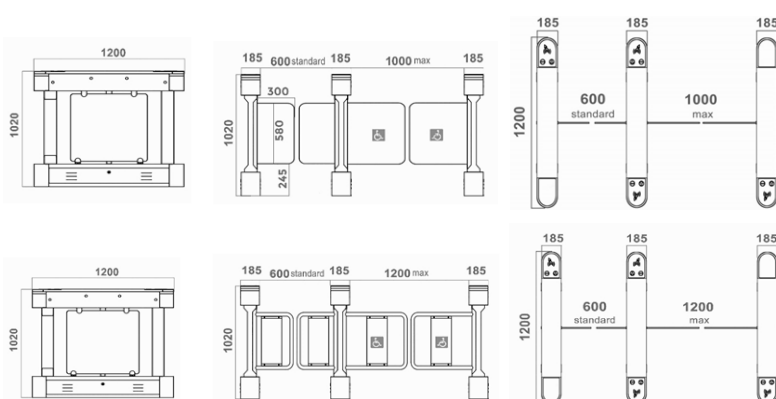

## Technical Specifications

Frame material	304 stainless steel + Plexiglas arm
Arm material	Transparent Plexiglas or stainless steel 304
Dimensions	1200 * 185 * 1020mm
Net weight	60kg/pcs (single core), 80kg/pcs (double core)
Pitch width	- Plexiglass arm support: 600mm( standard), 900mm( handicapped) - Stainless steel arm support: 600mm( standard), 1200mm( handicap)
Pitch direction	Unidirectional and Bidirectional
MCBF	5 million
Power supply	AC220V/110V, 50/60Hz
Operating voltage	24V DC
Power consumption	40W
Operating temperature	-20°C - 75°C
Operating humidity	0 ~ 95% (no freezing)
Operating environment	Indoor / Outdoor (shelter)
Flow rate	35-40 persons per minute
LED indicator	Two LED indicators on top: green input. red x no input
Infrared sensor	6 pairs (standard)
Emergency	Automatic opening of arm when power is cut off.
Communication	Dry contact, relay signal, RS485

## Dimensions (mm)

Product specifications are subject to change without notice.