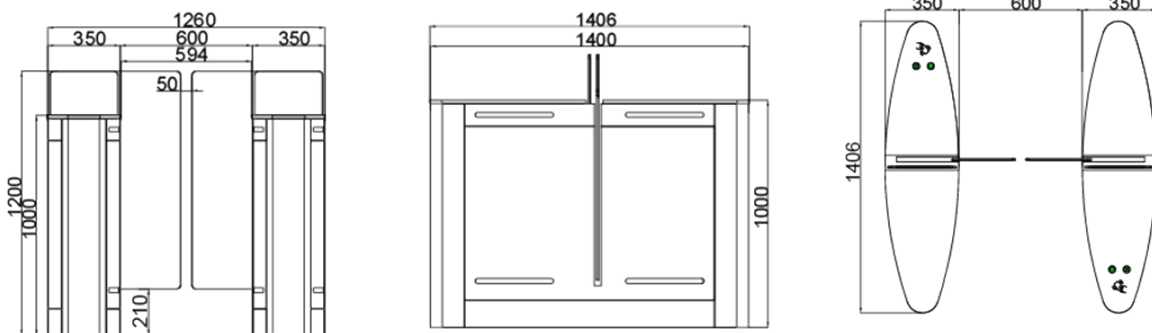

Technical Specifications

Material of the structure	304 stainless steel + Clear plexiglass arm + Tempered glass on the side
Dimensions	1400 * 300 * 1000mm
Net weight	90kg/unit (single core), 100kg/unit (double core)
Pitch width	600mm(standard), 1100mm (wheel chair)
Arm height	900-1800mm (Max.)
Pitch direction	Unidirectional and Bidirectional
MCBF	10 million
Power supply	AC220V/110V, 50/60Hz
Operating voltage	24V DC
Power consumption	40W
Operating temperature	-20°C - 75°C
Operating humidity	0 ~ 95% (no freezing)
Operating environment	Indoor / Outdoor
Flow rate	40-45 persons per minute
LED indicator	LED indicators on top
Infrared sensor	6 pairs
Communication	Dry contact, relay signal, RS485

Dimensions (mm)

Product specifications are subject to change without notice.

30 N Gould St Ste 29263 Sheridan, WY 82801 USA

✉ info@expll.com

www.expll.com