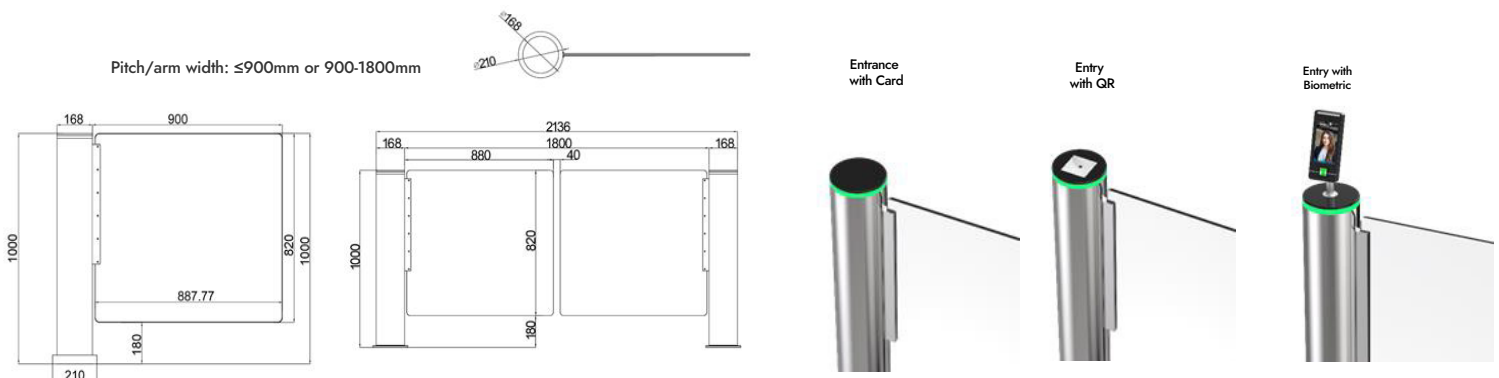

Dimensions (mm)

Product specifications are subject to change without notice.