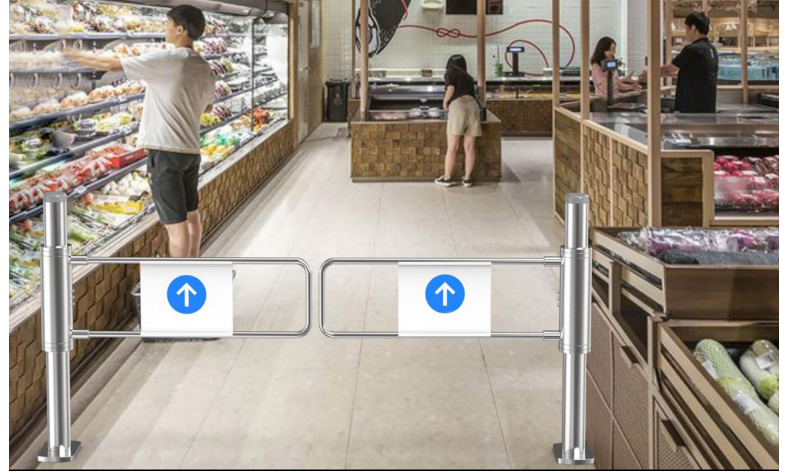

3Years Warranty

EXPLL-RX Transio EXP-100

Manual Swing Gate one-way.

EXPLL-RX Transio EXP-100 is a one-way **manual swing gate** (indoor or out- door), made of brushed stainless steel. It can be used without electricity.

It has an 89mm diameter pillar. It can be placed 1 piece (900mm wide passage), or 2 pieces (1800mm wide passage) to support the entrance of 3-4 people at the same time. It has one piece, it supports the passage of wheelchairs, baby carriages, etc.

3 years warranty. Easy to install and maintain. Suitable for indoor or outdoor use. Ideal for supermarket areas and so on.

EXPII-RX Transio EXP-100

Manual Swing Gate one-way.

Technical Specifications

Frame material	Stainless Steel 304
Arm material	Stainless steel 304
Dimensions	989*89*1010mm
Pitch width	900mm (1 unit) / 1800mm (2 units)
Net weight	25kg/unit
Direction of flow	Unidirectional
Flowrate	40 persons per minute
Manual push	Left or right