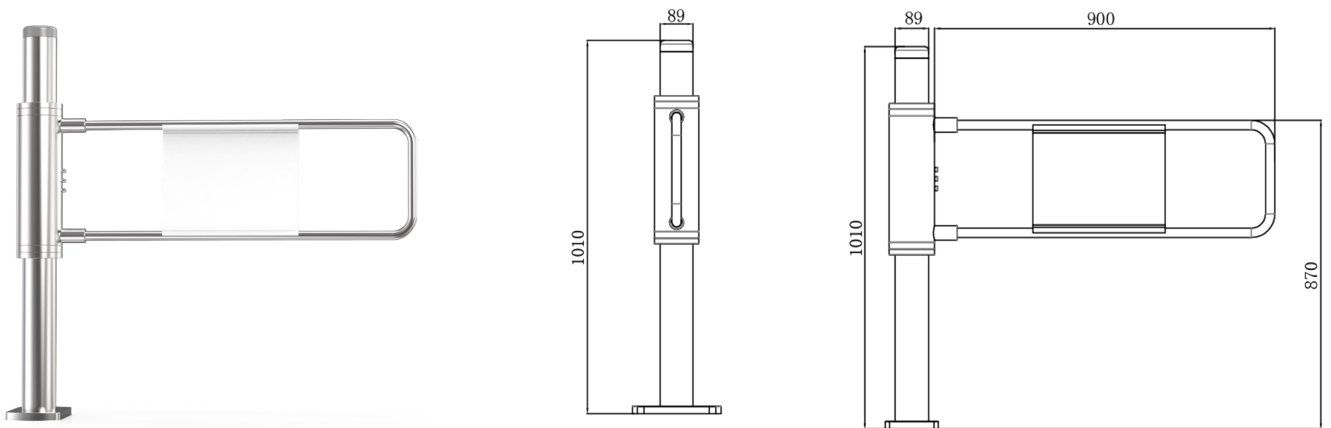

3Years Warranty

EXPLL-RX Transio EXP-100

Manual Swing Gate one-way.

EXPLL-RX Transio EXP-100 is a one-way **manual swing gate** (indoor or out- door), made of brushed stainless steel. It can be used without electricity.

It has an 89mm diameter pillar. It can be placed 1 piece (900mm wide passage), or 2 pieces (1800mm wide passage) to support the entrance of 3-4 people at the same time. It has one piece, it supports the passage of wheelchairs, baby carriages, etc.

3 years warranty. Easy to install and maintain. Suitable for indoor or outdoor use. Ideal for supermarket areas and so on.

EXPII-RX Transio EXP-100

Manual Swing Gate one-way.

Technical Specifications

Frame material	Stainless Steel 304
Arm material	Stainless steel 304
Dimensions	989*89*1010mm
Pitch width	900mm (1 unit) / 1800mm (2 units)
Net weight	25kg/unit
Direction of flow	Unidirectional
Flowrate	40 persons per minute
Manual push	Left or right

Dimensions (mm)

*The central area of the revolving door can be customized with your company logo.

Product specifications are subject to change without notice. ExPII-RX.