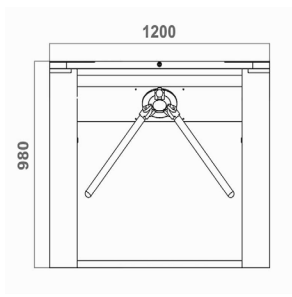

Technical Specifications

Framework Material	304 Stainless Steel
Arm material	Stainless Steel
Dimension	1200 * 180 * 980mm
Net Weight	50kg/pcs
Passage Width	550mm (Arm length: 500mm)
Passing Direction	Single directional and bidirectional
MCBF	10 million
Power Supply	AC220V/110V, 50/60 Hz
Operation Voltage	24V DC
Power Consumption	20W
Operation Temperature	-20°C / 75°C
Operation Humidity	0 ~ 95% (No freeze)
Working Environment	Indoor / Outdoor
Flow Rate	35-40 people per minute
LED Indicator	Yes
Emergency	Automatic arm open when power o
Communication	Dry contact, Relay signal, RS485

Dimensions (mm)

Product specifications are subject to change without notice.