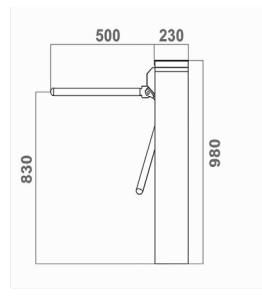

Technical Specifications

Framework Material	304 Stainless Steel
Arm material	Stainless Steel
Dimension	1200 * 180 * 980mm
Net Weight	50kg/pcs
Passage Width	550mm (Arm length: 500mm)
Passing Direction	Single directional and bidirectional
MCBF	10 million
Power Supply	AC220V/110V, 50/60 Hz
Operation Voltage	24V DC
Power Consumption	20W
Operation Temperature	-20°C / 75°C
Operation Humidity	0 ~ 95% (No freeze)
Working Environment	Indoor / Outdoor
Flow Rate	35-40 people per minute
LED Indicator	Yes
Emergency	Automatic arm open when power o
Communication	Dry contact, Relay signal, RS485

Dimensions (mm)

Product specifications are subject to change without notice.