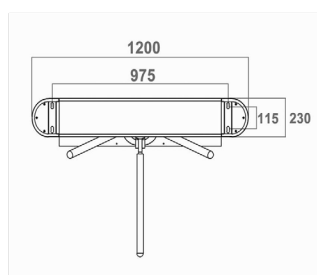

Technical Specifications

Framework Material	304 Stainless Steel
Arm material	Stainless Steel
Dimension	1200 * 180 * 980mm
Net Weight	50kg/pcs
Passage Width	550mm (Arm length: 500mm)
Passing Direction	Single directional and bidirectional
MCBF	10 million
Power Supply	AC220V/110V, 50/60 Hz
Operation Voltage	24V DC
Power Consumption	20W
Operation Temperature	-20°C / 75°C
Operation Humidity	0 ~ 95% (No freeze)
Working Environment	Indoor / Outdoor
Flow Rate	35-40 people per minute
LED Indicator	Yes
Emergency	Automatic arm open when power o
Communication	Dry contact, Relay signal, RS485

Dimensions (mm)

Product specifications are subject to change without notice.