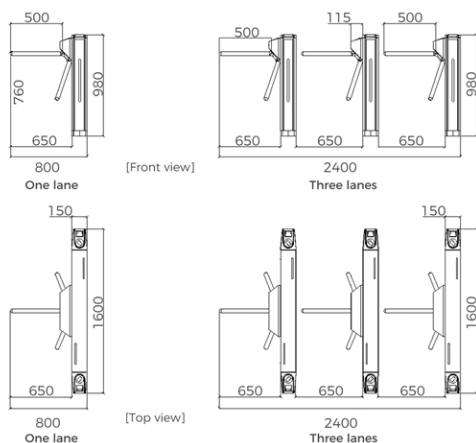

Technical Specifications

Certification	Conformity CE, ROHS
Communication	Dry contact, relay signal, RS485
Frame material	Brushed 304 stainless steel + high-end black painting
Arm material	304 stainless steel
Dimensions	1600 * 150 * 980mm
Net weight	65kg/unit
Pitch width	650mm (standard), 1100mm (wheel chair)
Pitch direction	Unidirectional and Bidirectional
MCBF	9 million
Power supply	AC220V/110V, 50/60Hz
Operating voltage	24V DC
Power consumption	20W
Operating temperature	-20°C - 75°C
Operating humidity	0 ~ 95% (no freezing)
Operating environment	Indoor / Outdoor
Flow rate	40 persons per minute
LED indicator	Single blue LED strip (front+ top)

Dimensions (mm)

Product specifications are subject to change without notice.