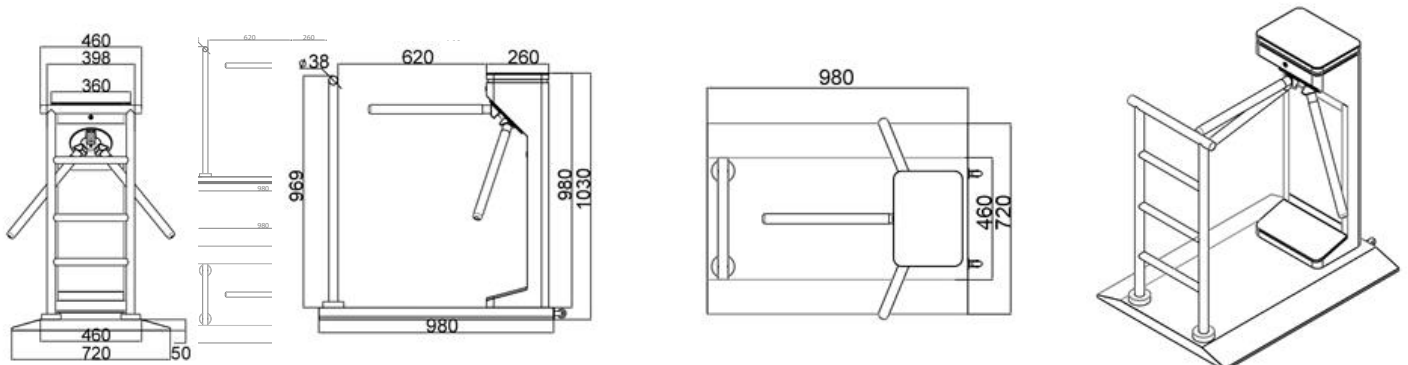

## Technical Specifications

Certification	Conformity CE, ROHS, FCC
Communication	Dry contact, relay signal, RS485
Frame material	304 brushed stainless steel + high-end black tempered glass
Arm material	304 stainless steel (black rubber protector optional)
Dimensions	Turnstile: 360 * 260 * 980mm / Base: 980 * 720 * 50mm / Bar: 460 * 969mm
Net weight	50kg/unit
Pitch width	550mm (Arm length: 500mm)
Pitch direction	Unidirectional and Bidirectional
MCBF	10 million
Power supply	AC220V/110V, 50/60Hz
Operating voltage	24V DC
Power consumption	20W
Operating temperature	-20 °C - 75 °C
Operating humidity	0 ~ 95% (no freezing)
Operating environment	Indoor / Outdoor
Flow rate	35 persons per minute
LED indicator	Single blue LED strip (front+ top+ side)
Emergency	Arms lower automatically
Flexibility	Integrates with any access control

## Dimensions (mm)

Product specifications are subject to change without notice.