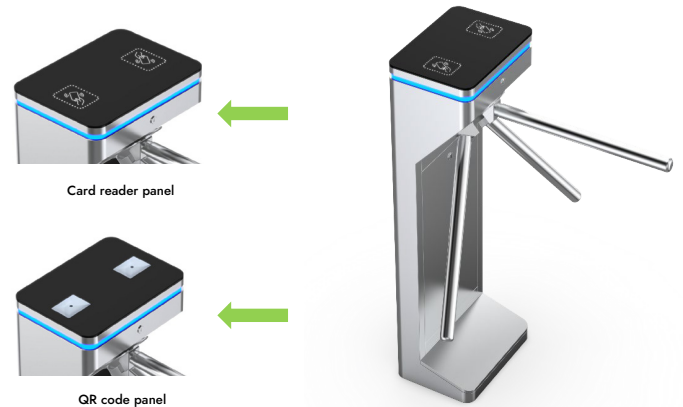

3 Years Warranty

Biometrics

RFID

Barcode

QR Code

EXPLL-RX Grammio

The most technological and robust tripod on the market.

ExPLL-RX Grammio is a tripod for access control with high performance and reliability.

"brushless" mechanics. 3-year warranty.

y duradero. Es adecuado para personas en sillas de ruedas, bicicletas y

EXPII-RX Grammio

The most technological and robust tripod on the market.

Features

- Top cover is made of black tempered glass.
 - Decorative LED light bar, gives a modern look.
- Automatic reset function: the turnstile arm will automatically lock within 5 sec (can be adjusted) if the passenger delay is given to the entrance.
- Multiple access controller boards, can be connected by TCP/IP through network cable.
 - Control by central computer.
 - Lathe circuit board is also with RS232 output, can be connected with mini PC.

Technical Specifications

Certification	Compliance CE, ROHS
Communication	Dry contact, Relay signal, RS485
Material	Polished 304 stainless steel + High-end black tempered glass
Arm material	304 Stainless Steel with rubber protector
Dimensions and net weight	360 * 260 * 980 mm / 35kg/pcs
Passage Width and direction	550mm (Arm length: 500mm) / Monodirectional and Bidirectional
MCBF	10 million
Power Supply	AC220V/110V, 50/60Hz
Operation Voltage	24V DC
Power Consumption	20W
Operation Temperature	-20°C - 75°C
Operation Humidity	0 ~ 95% (No freeze)
Working Environment	Indoor / Outdoor
Flow Rate	40 people per minute
LED Indicator	Unique blue LED strip (front+ top+side)
Emergency	Arms will drop down automatically
Flexibility	Integrate with any access control